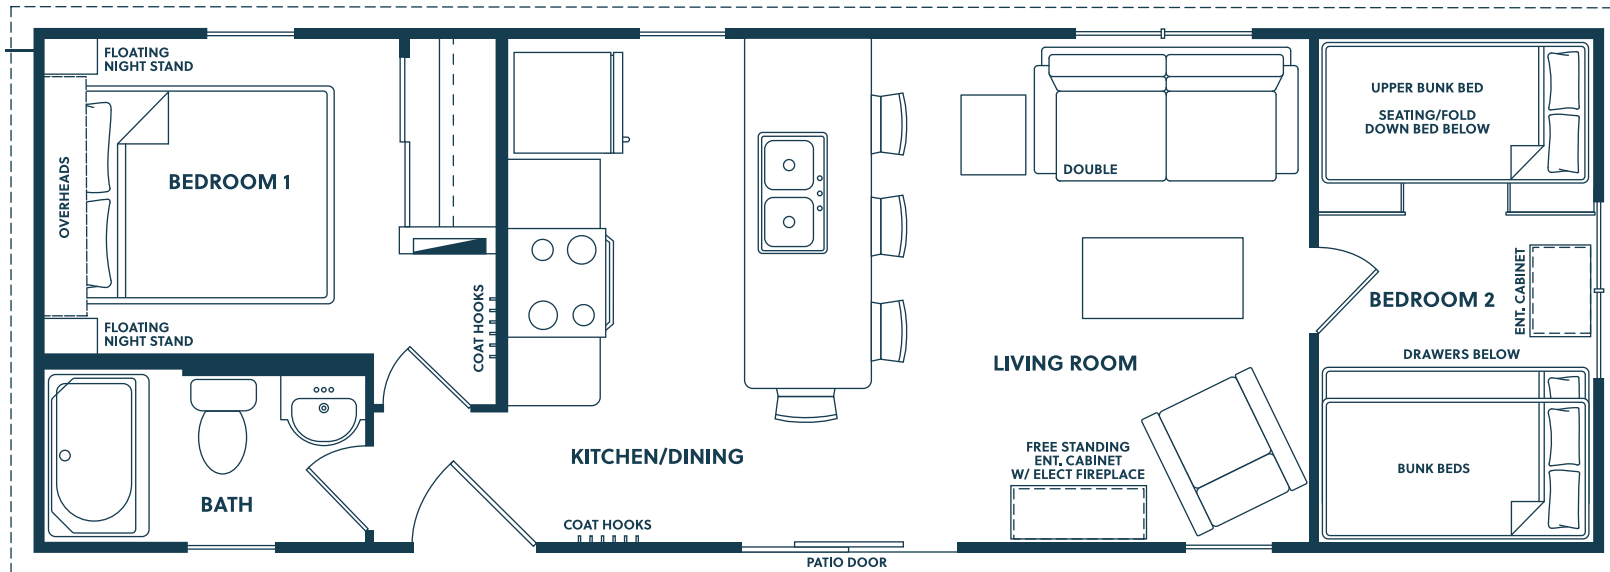

BALMORAL

 2 bedroom  1 bathroom  432 sq ft

Resort Cottage

Floorplans & renderings are artist concepts. Drawings not to scale. All materials, specifications and dimensions are subject to change without notice. E. & O.E.