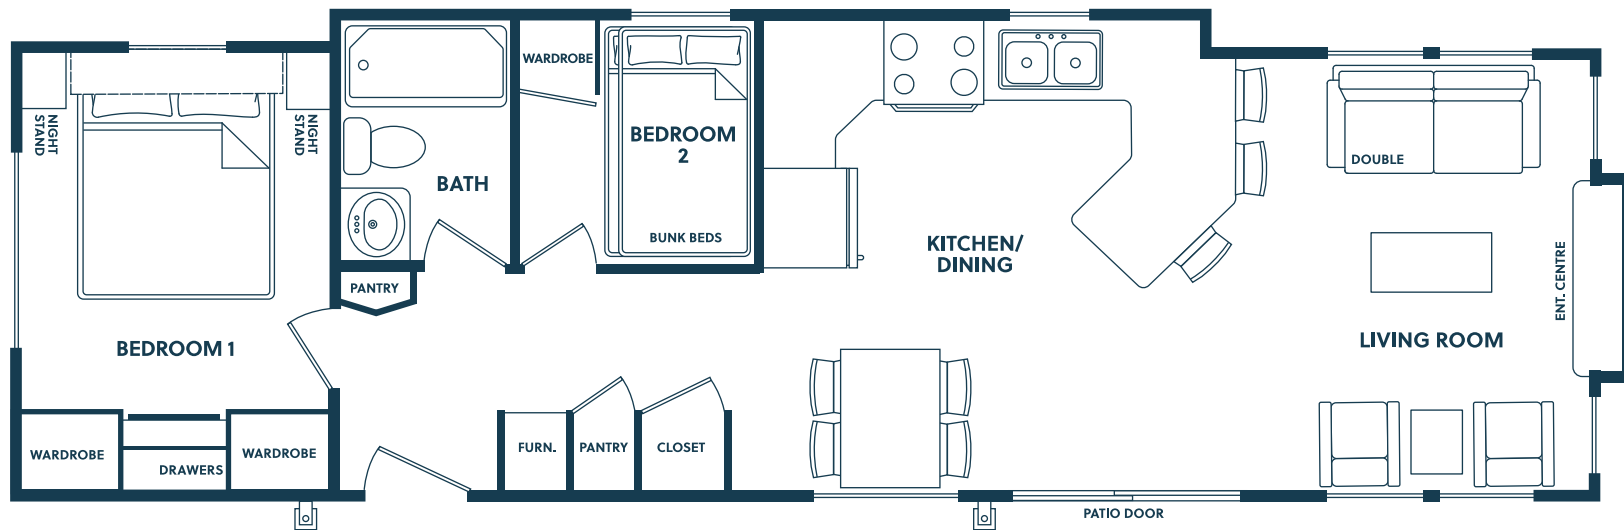

BIRCH

 2 bedroom  1 bathroom  540 sq ft

Resort Cottage

Floorplans & renderings are artist concepts. Drawings not to scale. All materials, specifications and dimensions are subject to change without notice. E. & O.E.