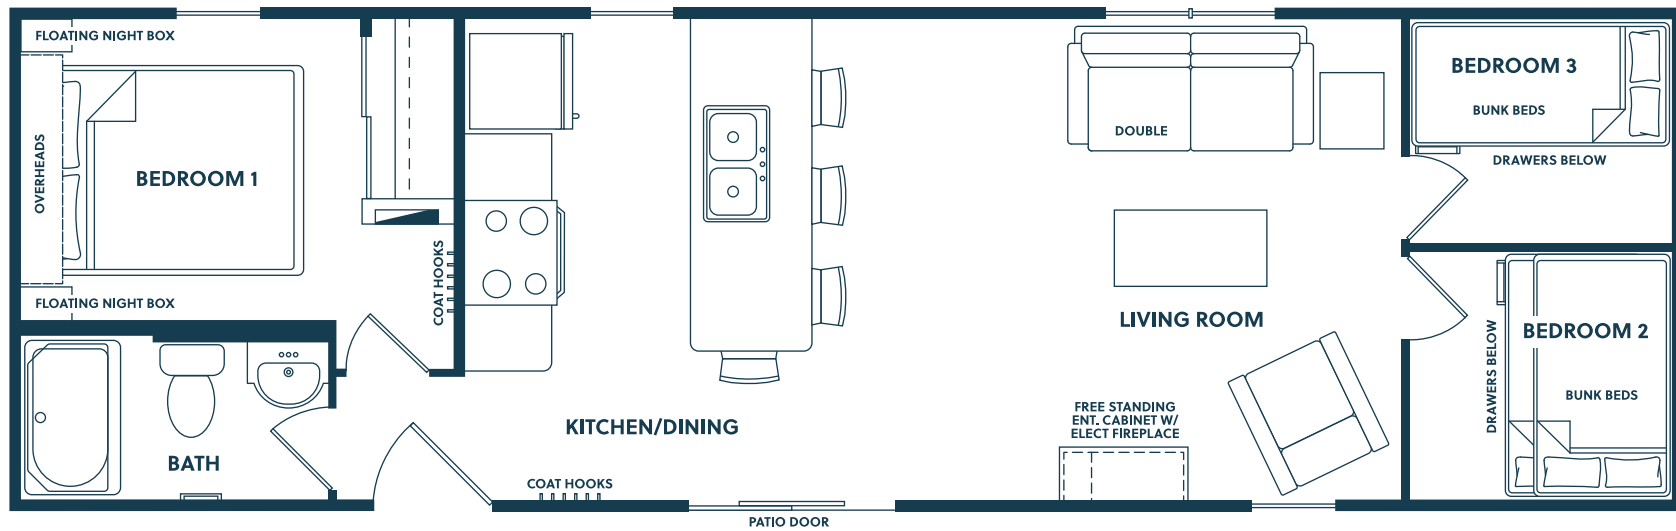

CLARENDON

 3 bedroom  1 bathroom  480 sq ft

Resort Cottage

Floorplans & renderings are artist concepts. Drawings not to scale. All materials, specifications and dimensions are subject to change without notice. E. & O.E.