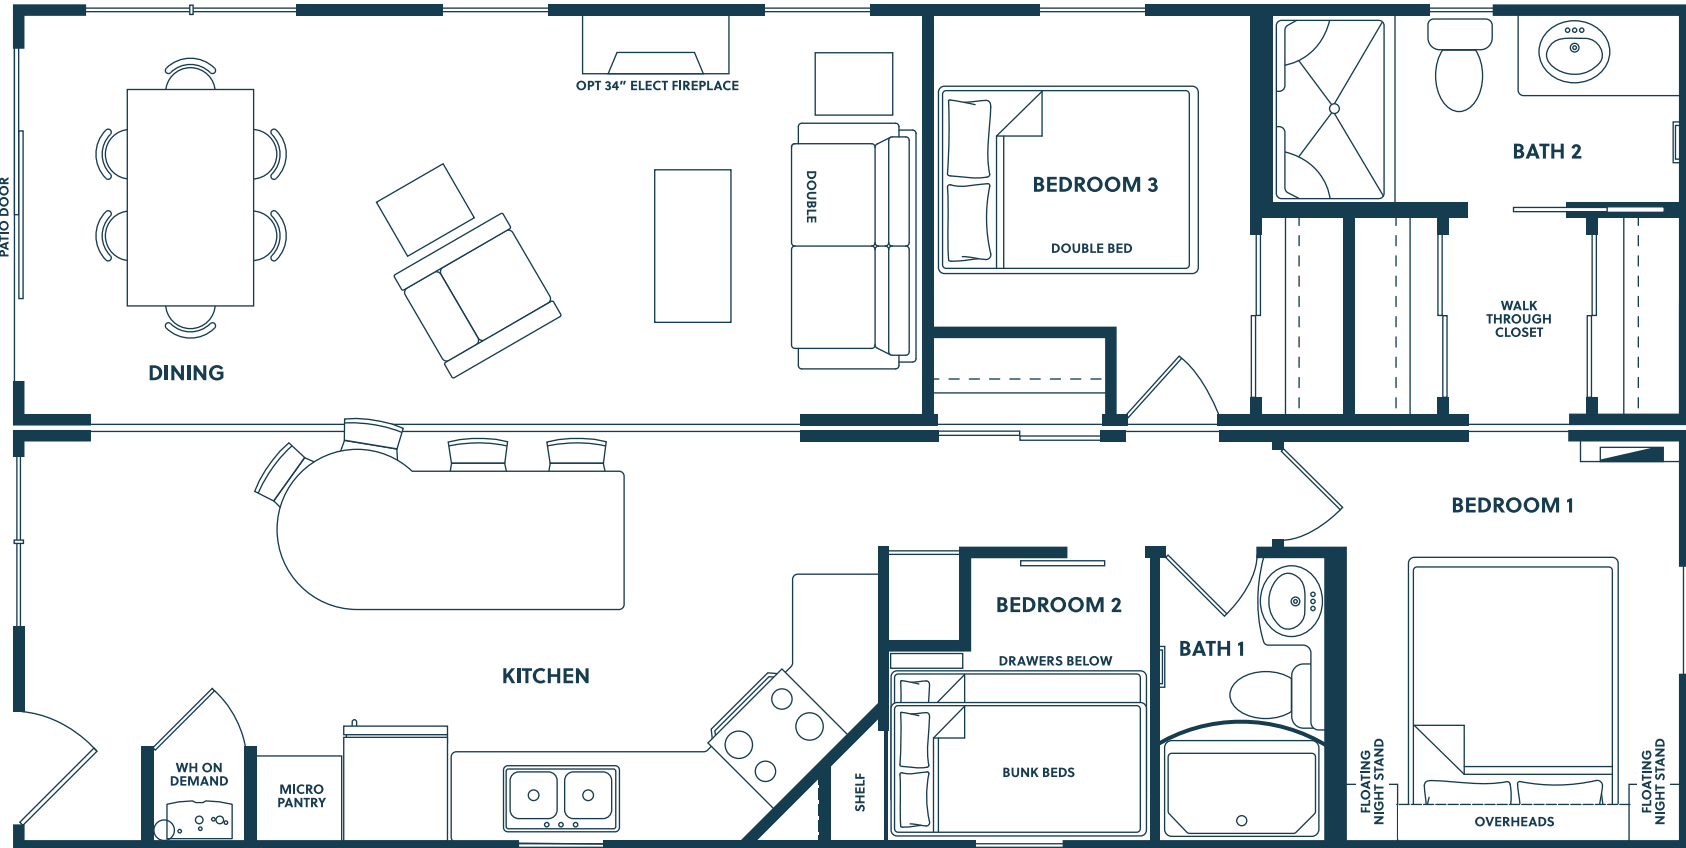

COTTINGHAM

 3 bedroom  2 bathroom  800 sq ft

Resort Cottage

Floorplans & renderings are artist concepts. Drawings not to scale. All materials, specifications and dimensions are subject to change without notice. E. & O.E.