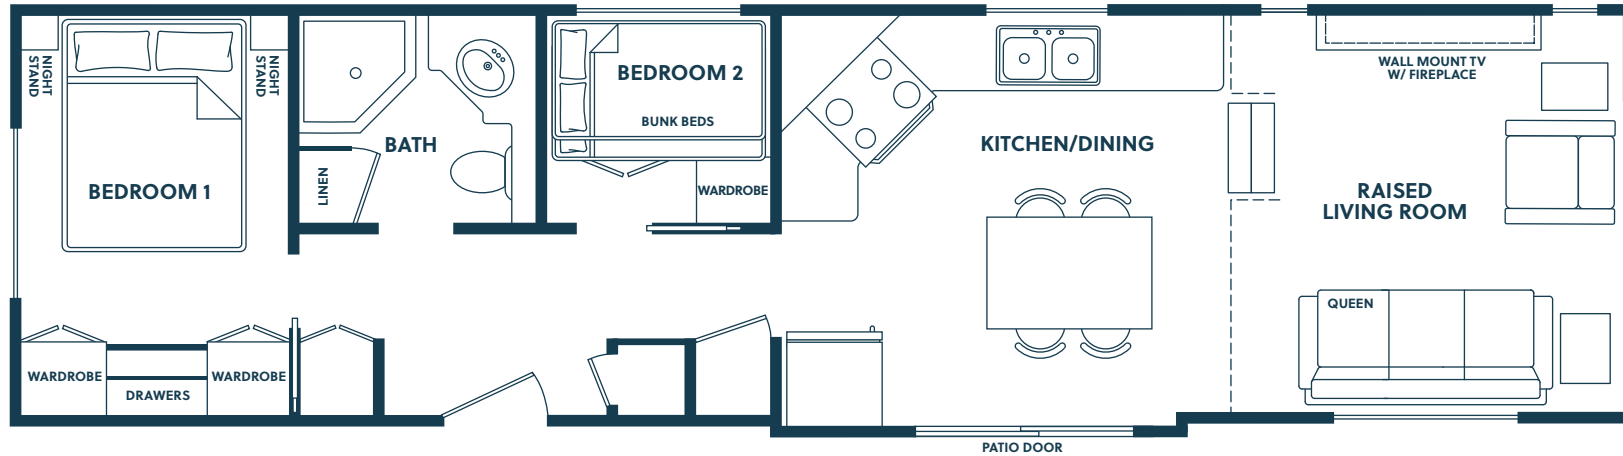

EURO VILLA ELEVATION

 2 bedroom  1 bathroom  528 sq ft

Resort Cottage

Floorplans & renderings are artist concepts. Drawings not to scale. All materials, specifications and dimensions are subject to change without notice. E. & O.E.