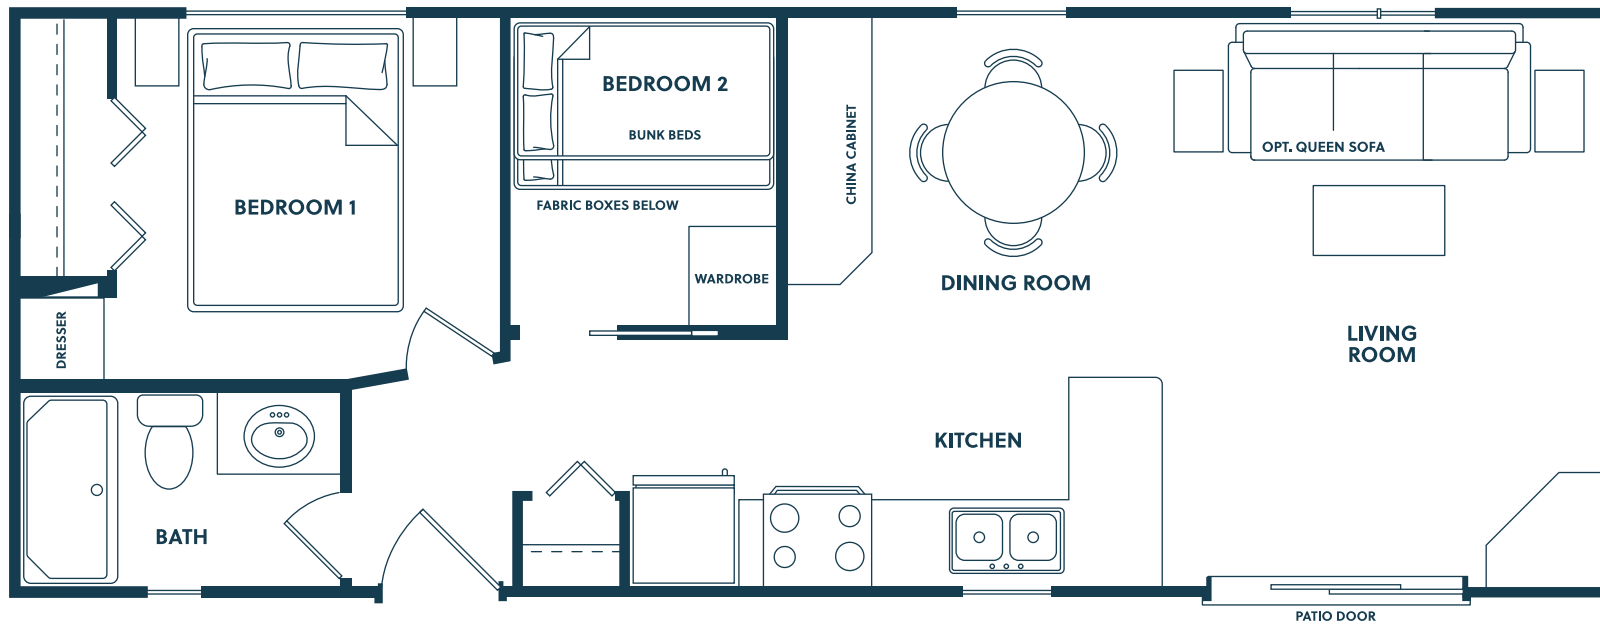

# FONTHILL

 2 bedroom  1 bathroom  518 sq ft

Resort Cottage

Floorplans & renderings are artist concepts. Drawings not to scale. All materials, specifications and dimensions are subject to change without notice. E. & O.E.