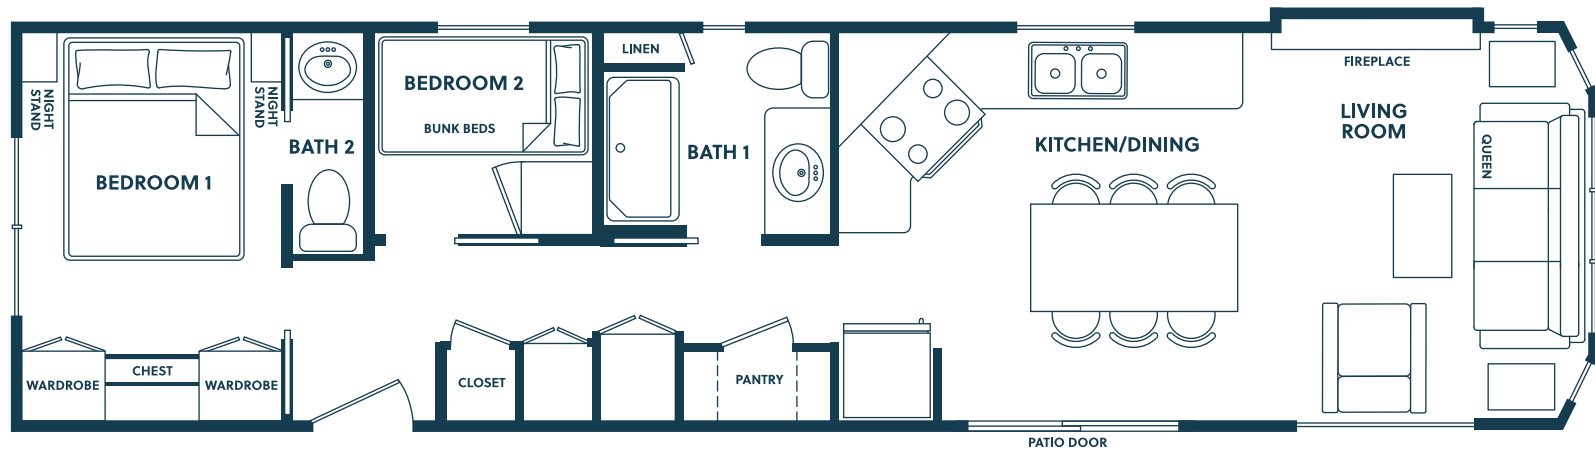

HOPEWELL

 2 bedroom  1.5 bathroom  528 sq ft

Resort Cottage

Floorplans & renderings are artist concepts. Drawings not to scale. All materials, specifications and dimensions are subject to change without notice. E. & O.E.