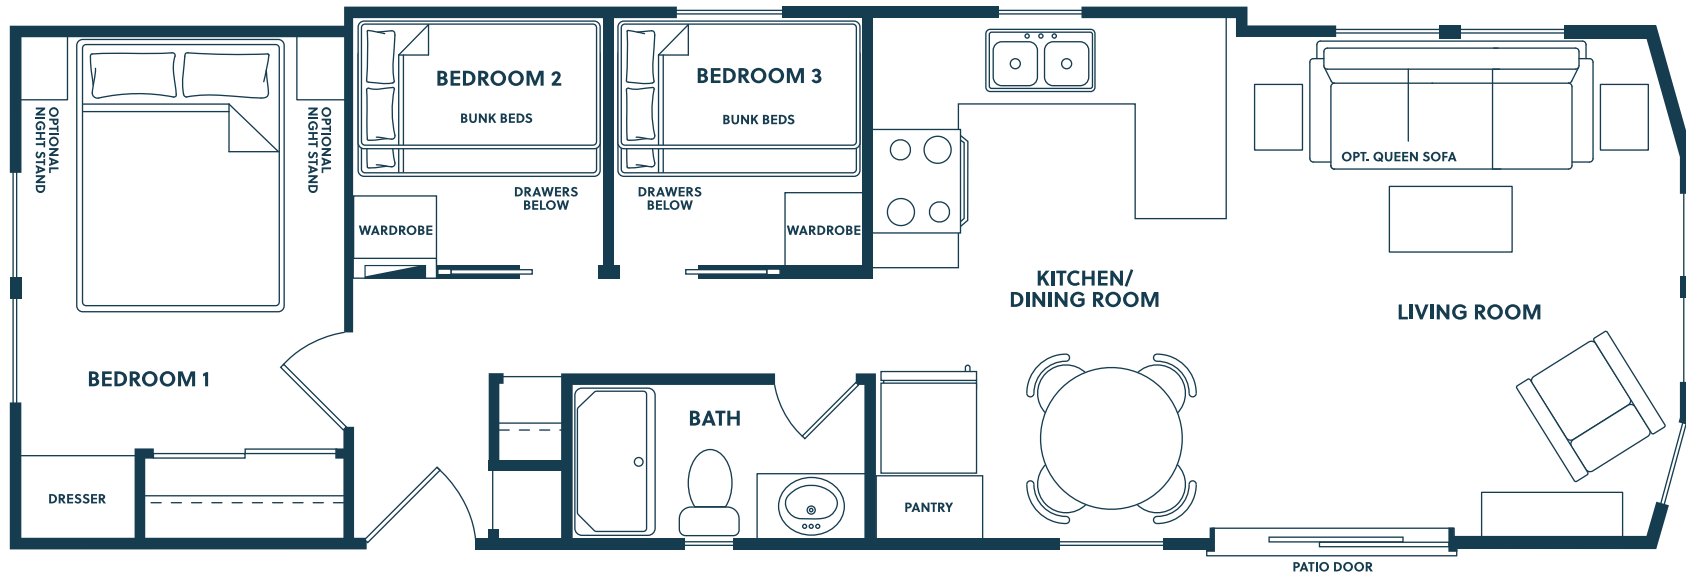

# MCKELLAR

 3 bedroom  1 bathroom  540 sq ft

Resort Cottage

Floorplans & renderings are artist concepts. Drawings not to scale. All materials, specifications and dimensions are subject to change without notice. E. & O.E.