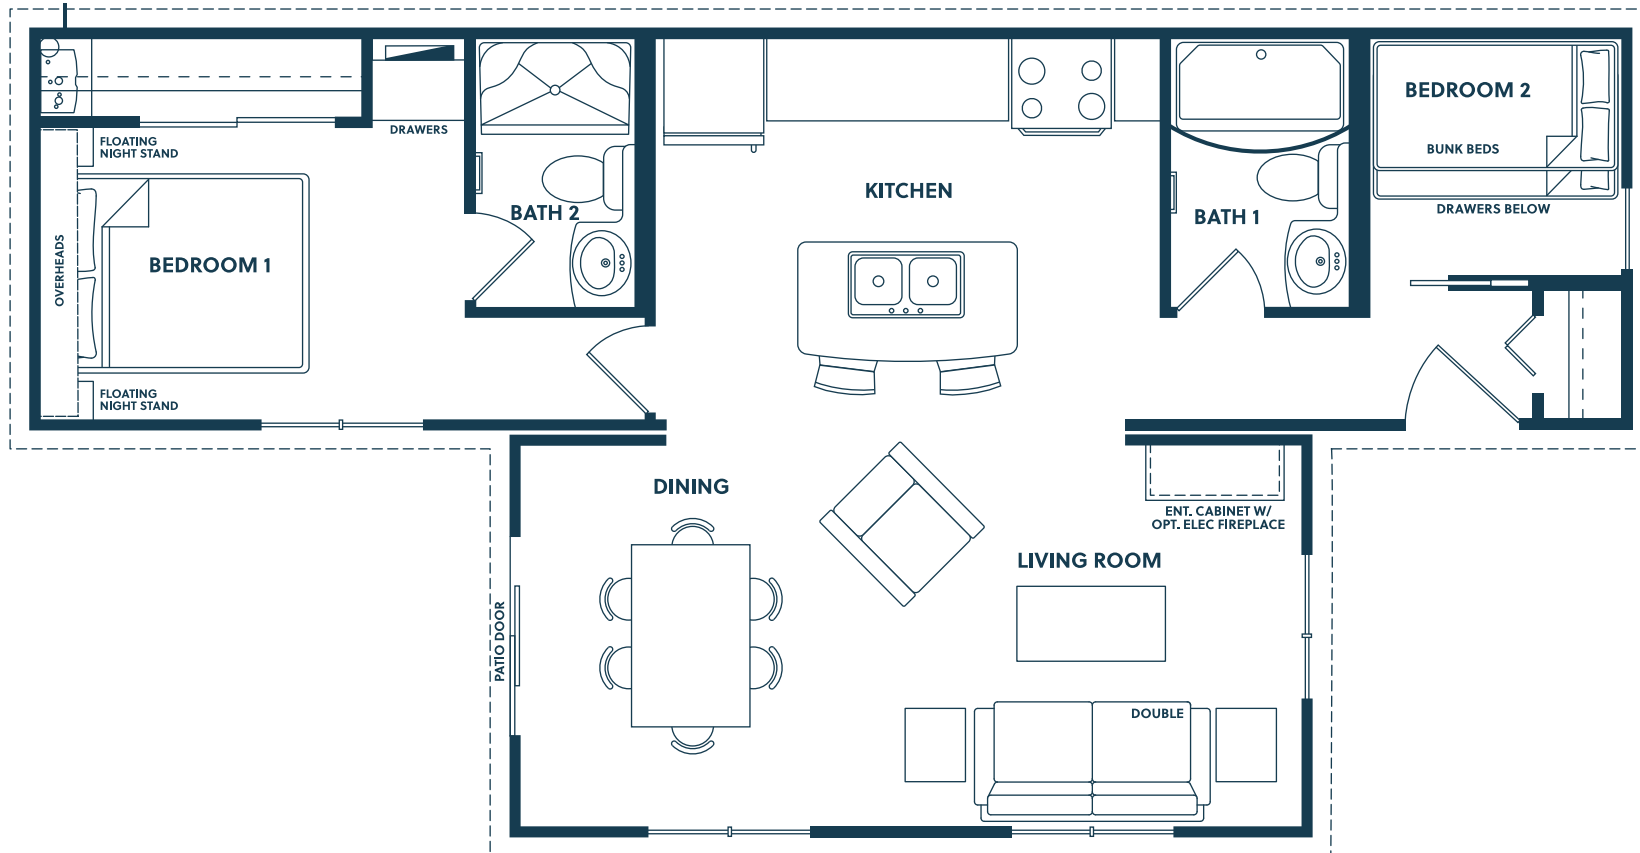

ROXBOROUGH

 2 bedroom  2 bathroom  600 sq ft

Resort Cottage

Floorplans & renderings are artist concepts. Drawings not to scale. All materials, specifications and dimensions are subject to change without notice. E. & O.E.