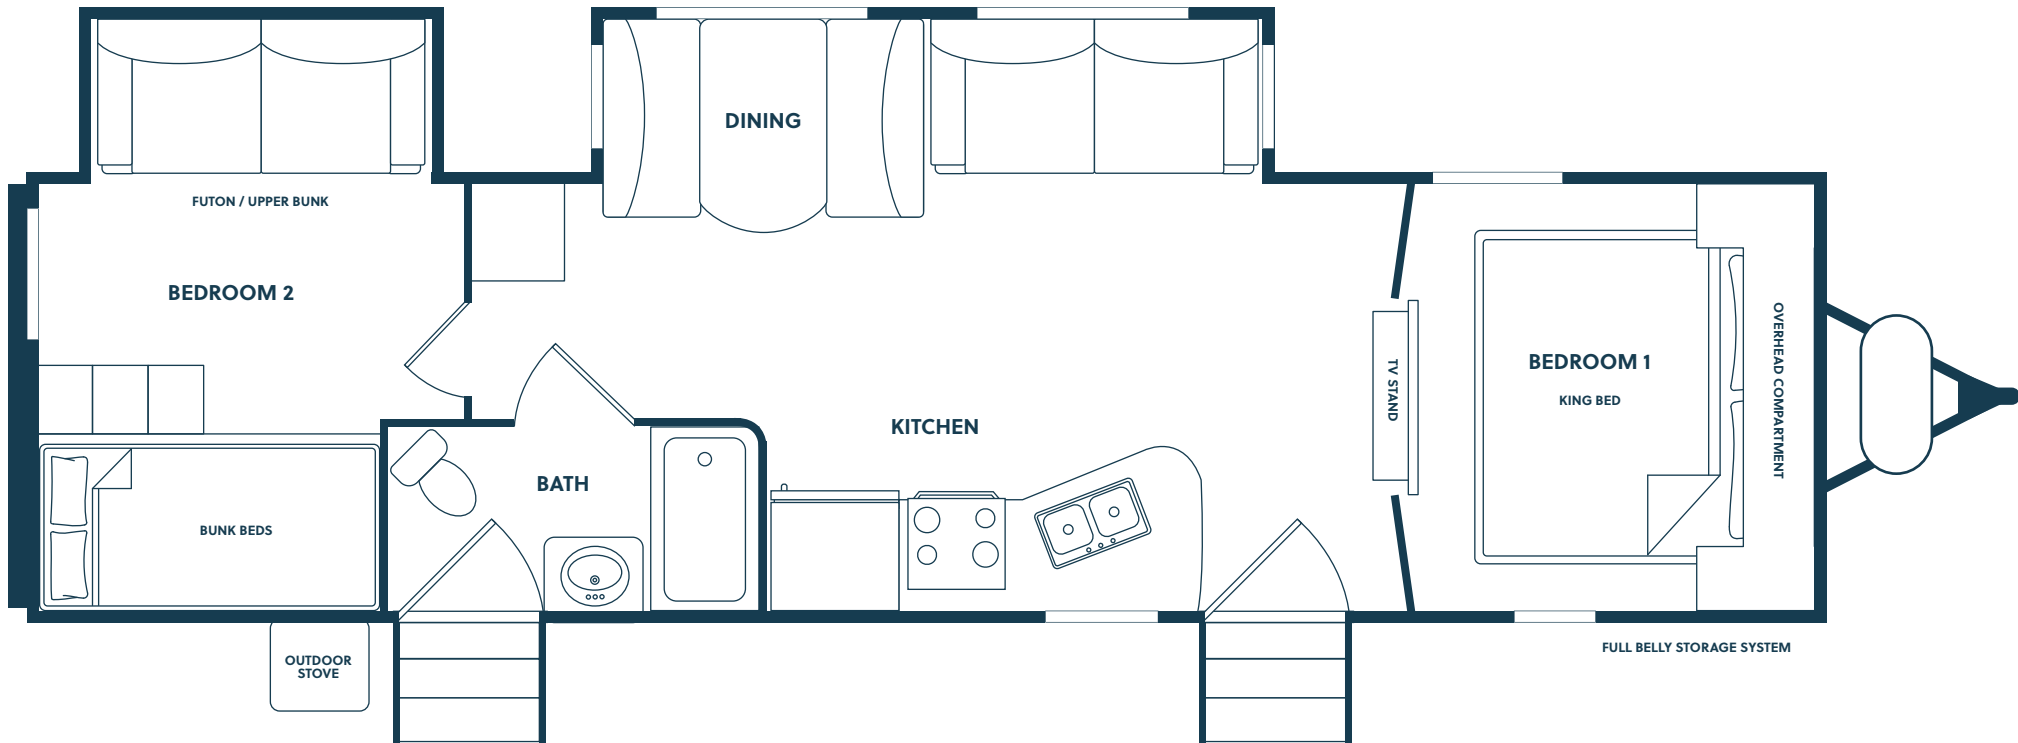

CRUISER RADIANCE R-30DS

 2 bedroom  1 bathroom  36' 5"

RV Trailer

Floorplans & renderings are artist concepts. Drawings not to scale. All materials, specifications and dimensions are subject to change without notice. E. & O.E.