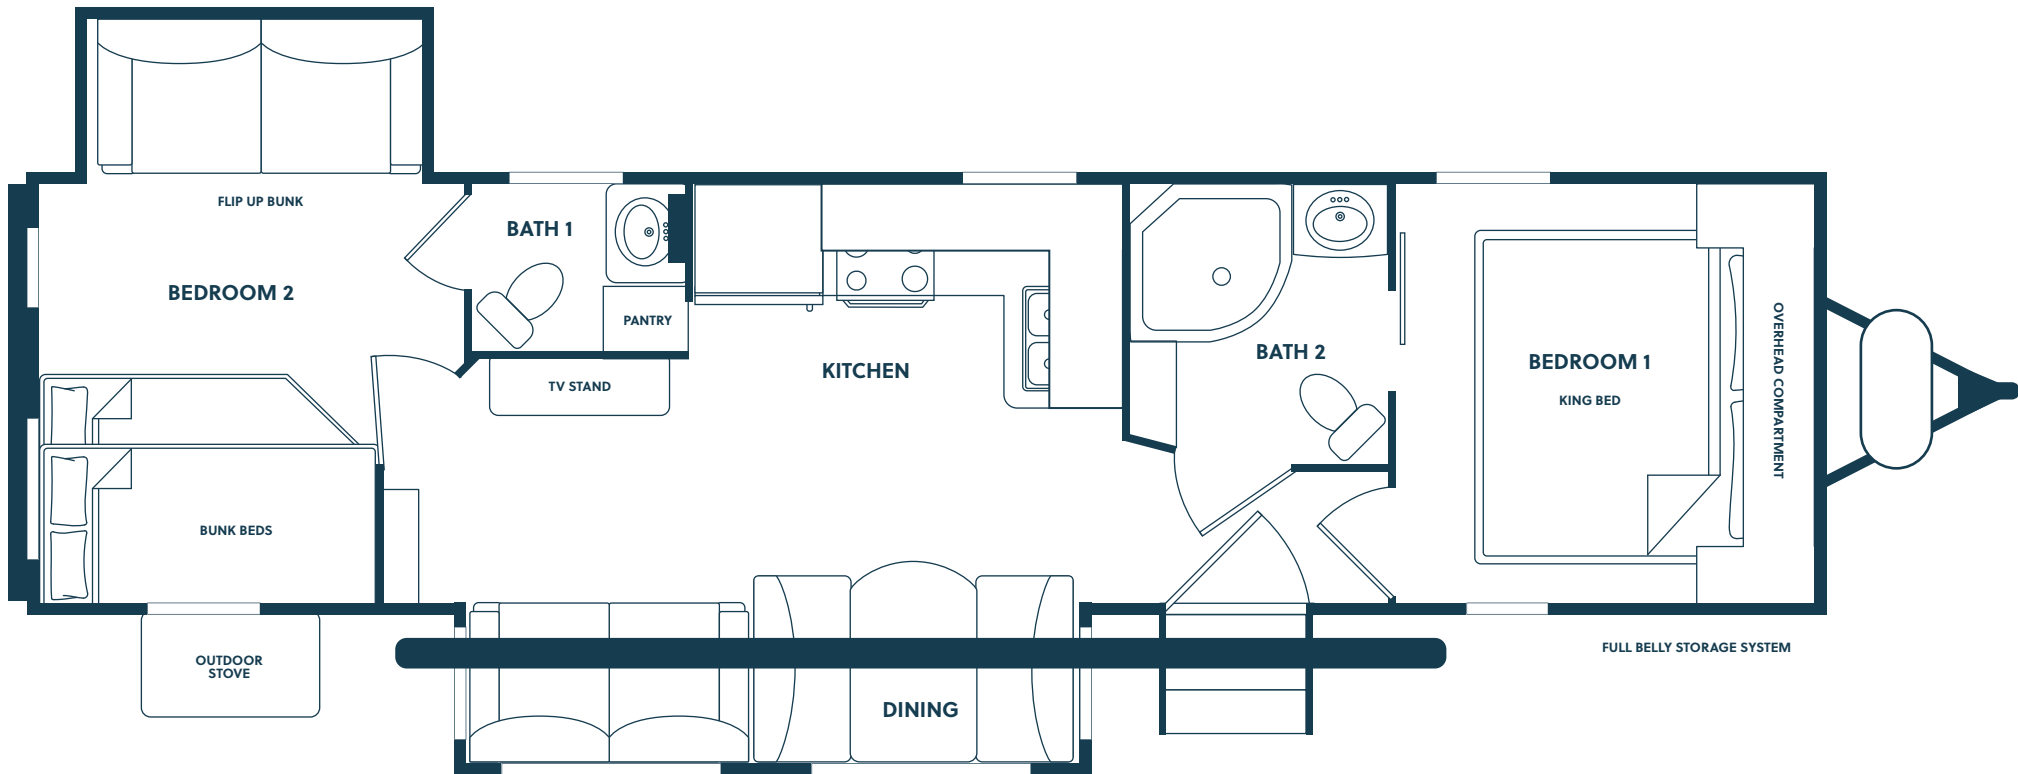

CRUISER RADIANCE R-32BH

 2 bedroom  2 bathroom  36' 7"

RV Trailer

Floorplans & renderings are artist concepts. Drawings not to scale. All materials, specifications and dimensions are subject to change without notice. E. & O.E.