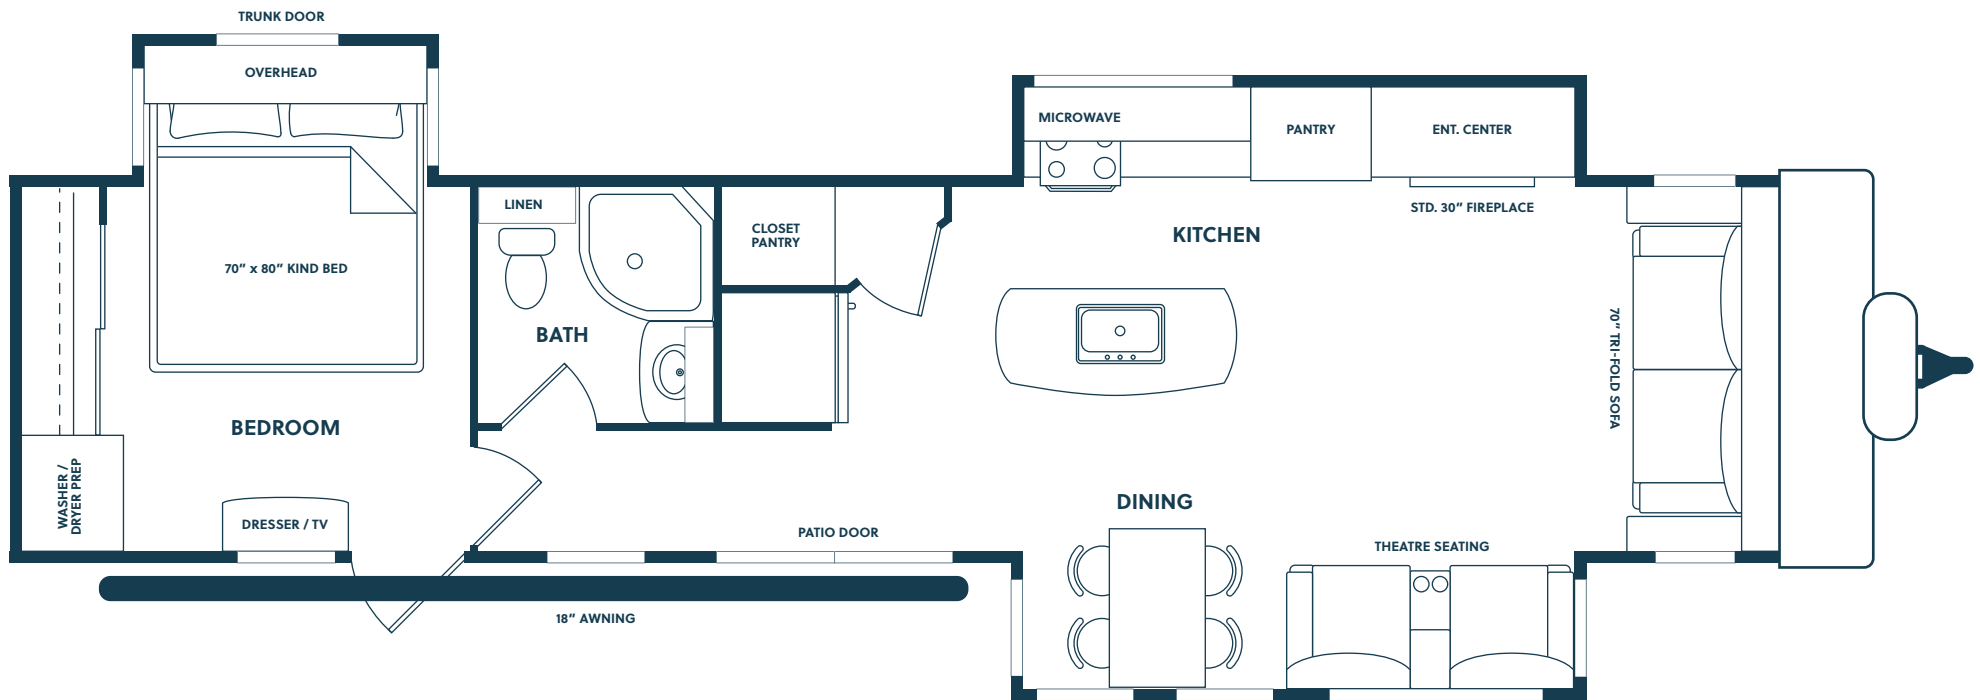

# SPORTSMEN DESTINATION 363FL

1 bedroom 1 bathroom 40' 9"

RV Trailer

Floorplans & renderings are artist concepts. Drawings not to scale. All materials, specifications and dimensions are subject to change without notice. E. & O.E.