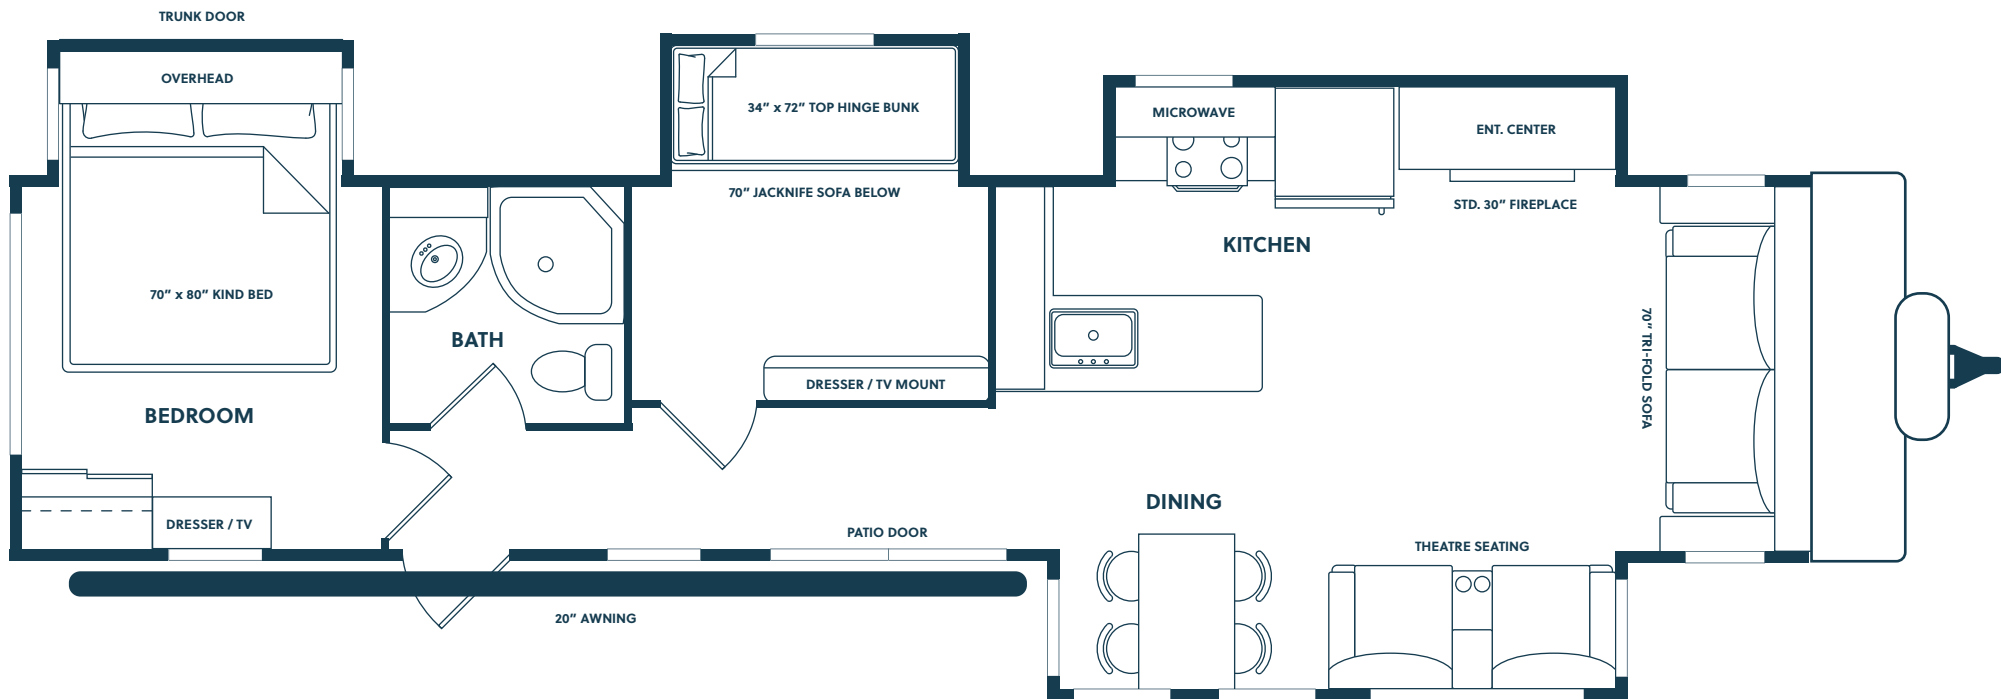

# SPORTSMEN DESTINATION 364BH

 2 bedroom  1 bathroom  41' 2"

RV Trailer

Floorplans & renderings are artist concepts. Drawings not to scale. All materials, specifications and dimensions are subject to change without notice. E. & O.E.