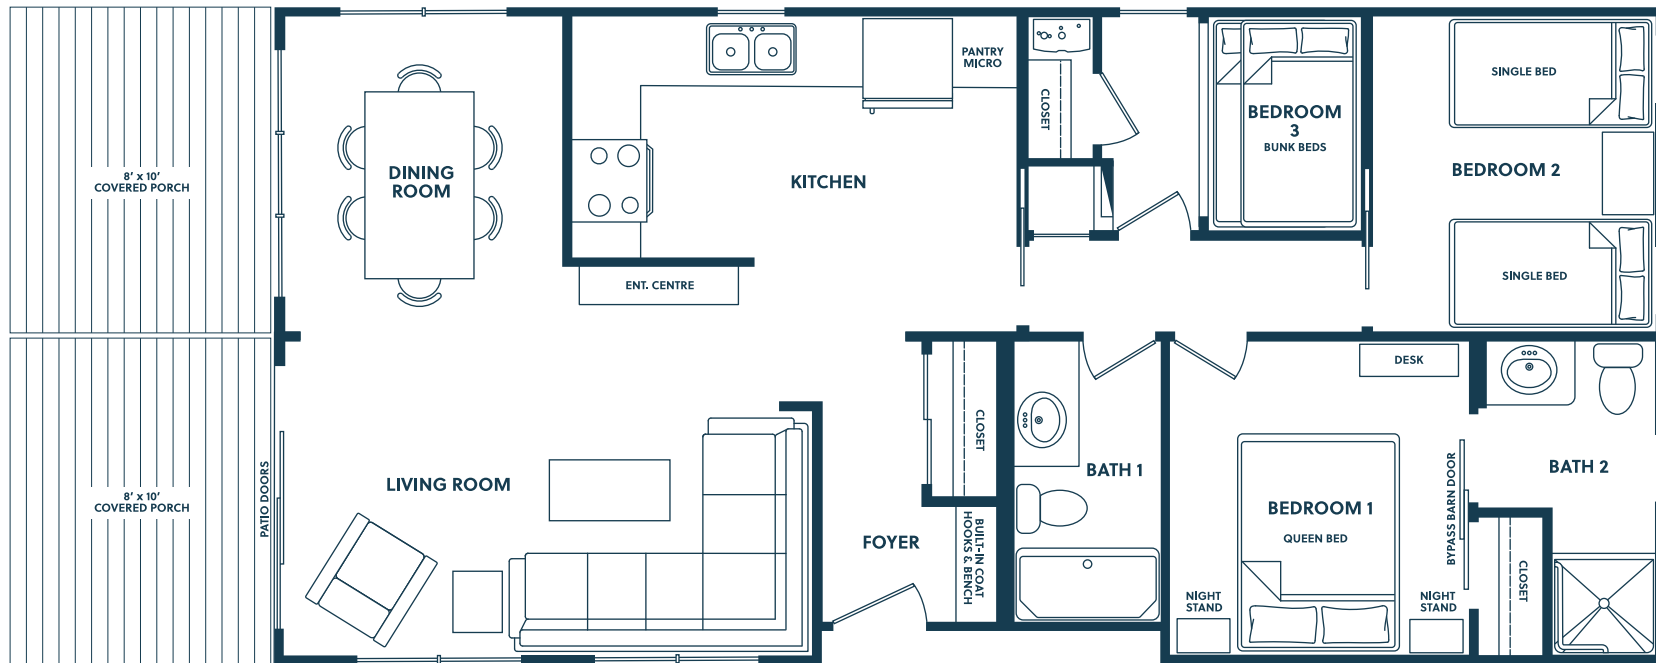

BEACH HOUSE

 3 bedroom  2 bathroom  840 sq ft

Resort Cottage

Floorplans & renderings are artist concepts. Drawings not to scale. All materials, specifications and dimensions are subject to change without notice. E. & O.E.