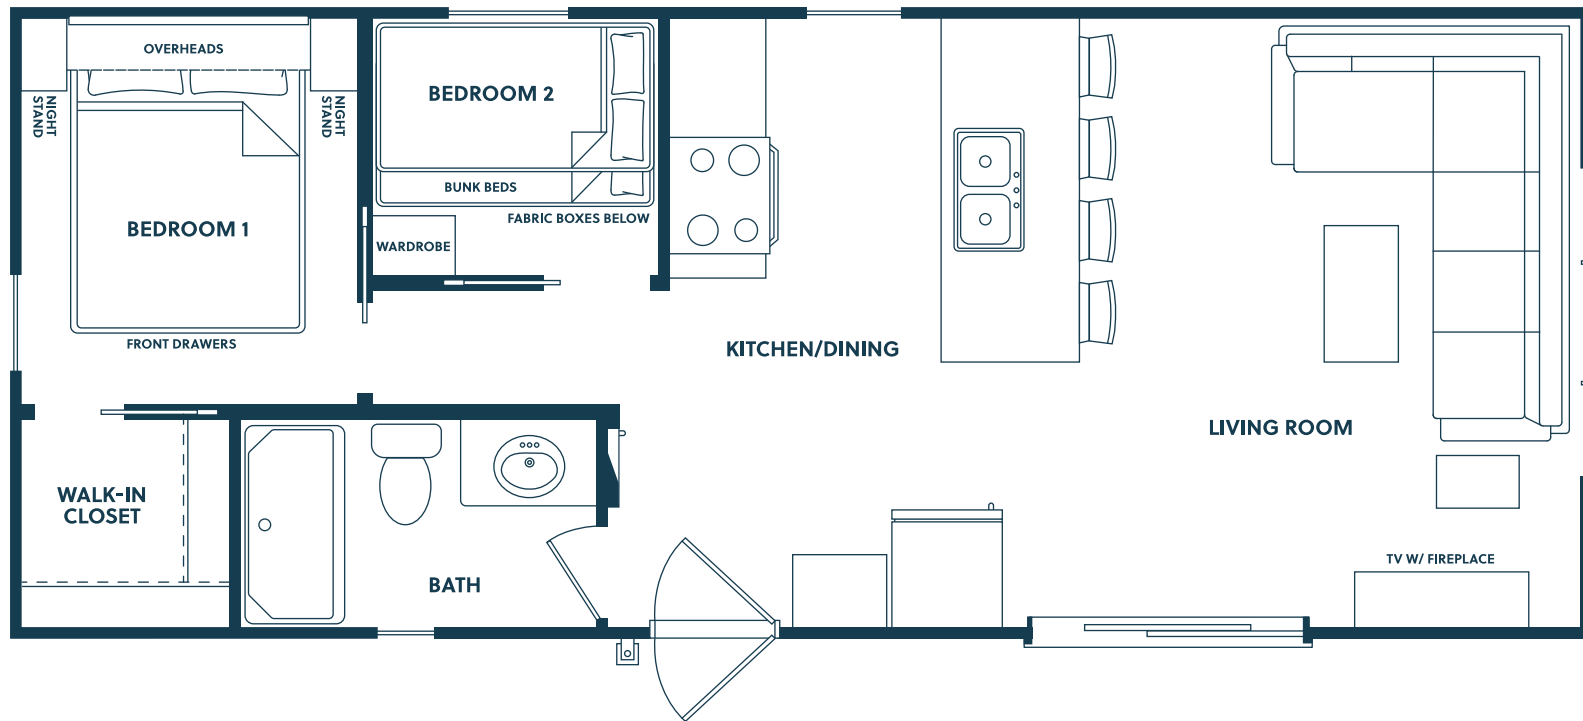

# FLEXTON

 2 bedroom  1 bathroom  476 sq ft

Resort Cottage

Floorplans & renderings are artist concepts. Drawings not to scale. All materials, specifications and dimensions are subject to change without notice. E. & O.E.