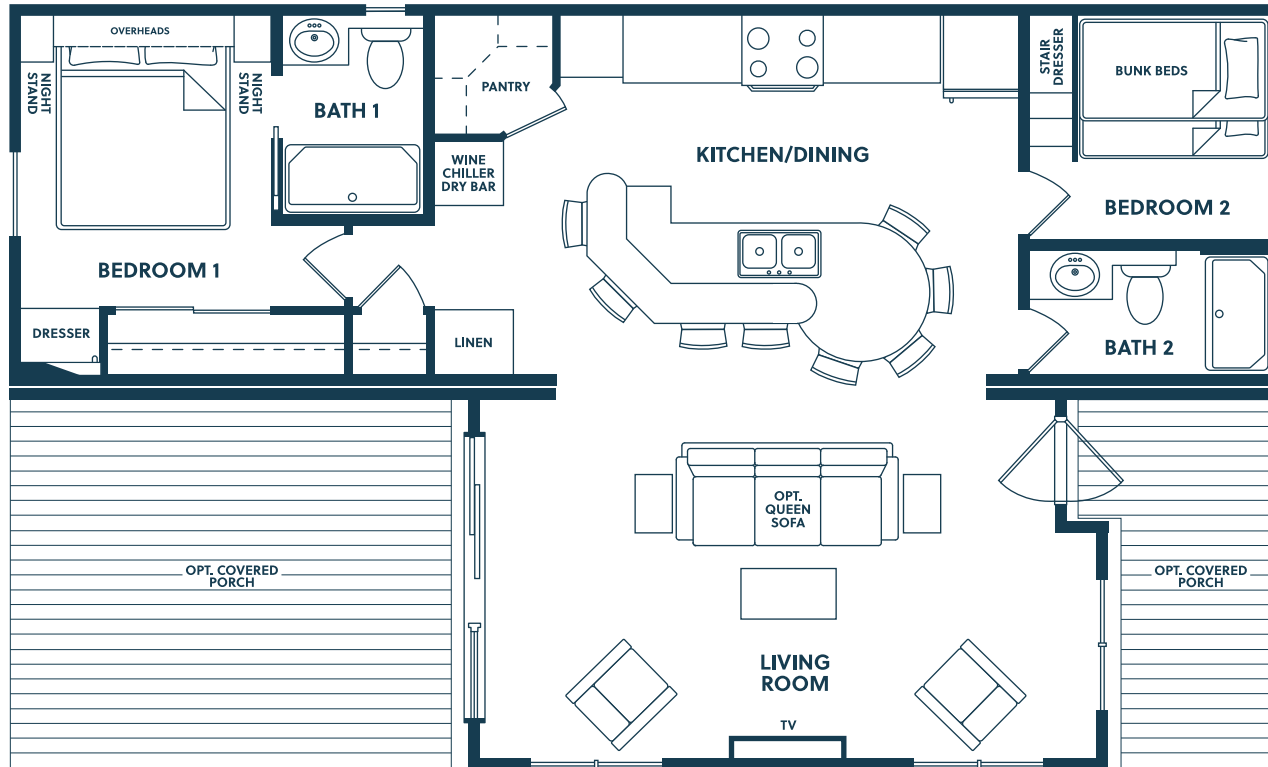

MINAKI

 2 bedroom  2 bathroom  474 + 237 sq ft

Resort Cottage

Floorplans & renderings are artist concepts. Drawings not to scale. All materials, specifications and dimensions are subject to change without notice. E. & O.E.