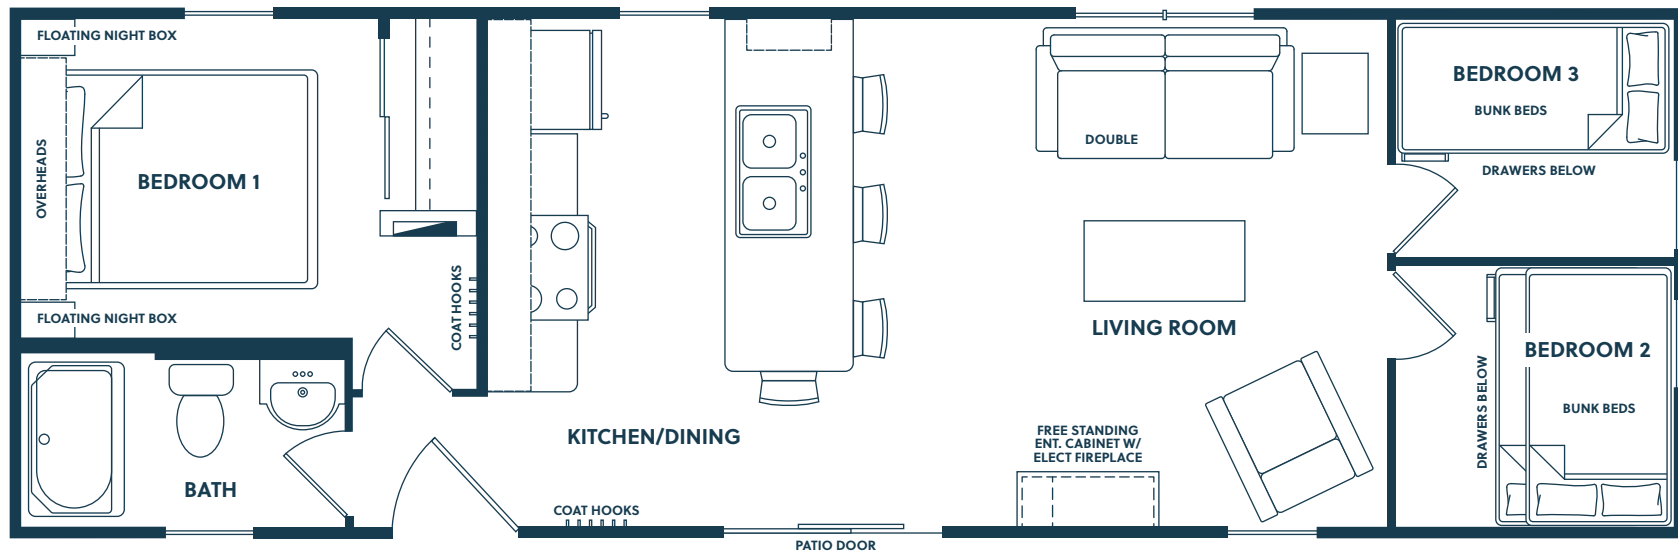

RILEY

 3 bedroom  1 bathroom  456 sq ft

Resort Cottage

Floorplans & renderings are artist concepts. Drawings not to scale. All materials, specifications and dimensions are subject to change without notice. E. & O.E.